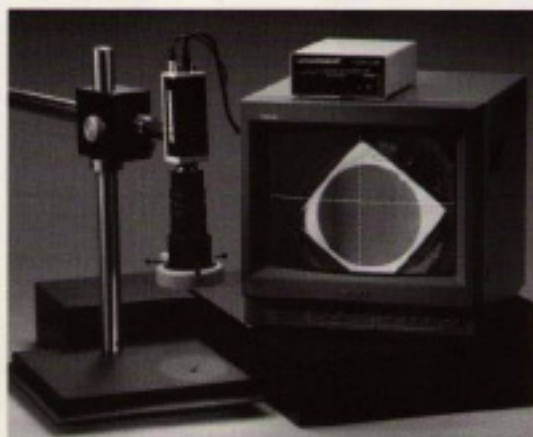

The Techni-Spec™ TSV-300 macro video inspection system is a true turn key inspection system that meets the needs of a variety of applications. The versatile 6X manual zoom ratio lens capability with adjustable iris provides for a large range of field of views (FOV) with excellent depth of field. The fluorescent ring light provides shadow free 360° illumination at daylight simulating 5600°K. The camera and monitor combine for an impressive 500 TV lines of resolution and .3 lux

sensitivity. The TSV-300 has an established path for seamless addition of high end features like FOV measurement, alignment and placement requirements. As with all TechniQuip video inspection systems, the TSV-300 combines versatile optics, professional lighting, high resolution cameras and monitors, and established upgrade paths to provide the user with economical solutions for today's requirements as well as those in the future.

A True Turn Key Inspection System

Special and OEM
configurations
readily available.

FEATURES - Video Inspection System TSV-300:

1. MM-7* High resolution and low light sensitivity color video camera.
2. High resolution 14" Sony color monitor.
3. Versatile 18-108mm lens with adjustable iris.
4. Secure and smooth boom stand platform.
5. Professional tri-band phosphor fluorescent lamp is standard.
6. Simple cabling for unobtrusive set up and usage.
7. Designed to accommodate FOV measurement, cross hair and reticle generator upgrades.

SPECIFICATIONS

System Number	TSV-300*
Horizontal Field of View	6.4 mm at a 140mm working distance, 71mm at a 200mm working distance
Type Output	Color
Resolution	500 TVLY/C (S-Video)
Power	115VAC 60 Hz
Sensitivity	.3 lux
S/N ratio	>47
Camera Mount	Std C-mount
Lighting Adapter	N/A