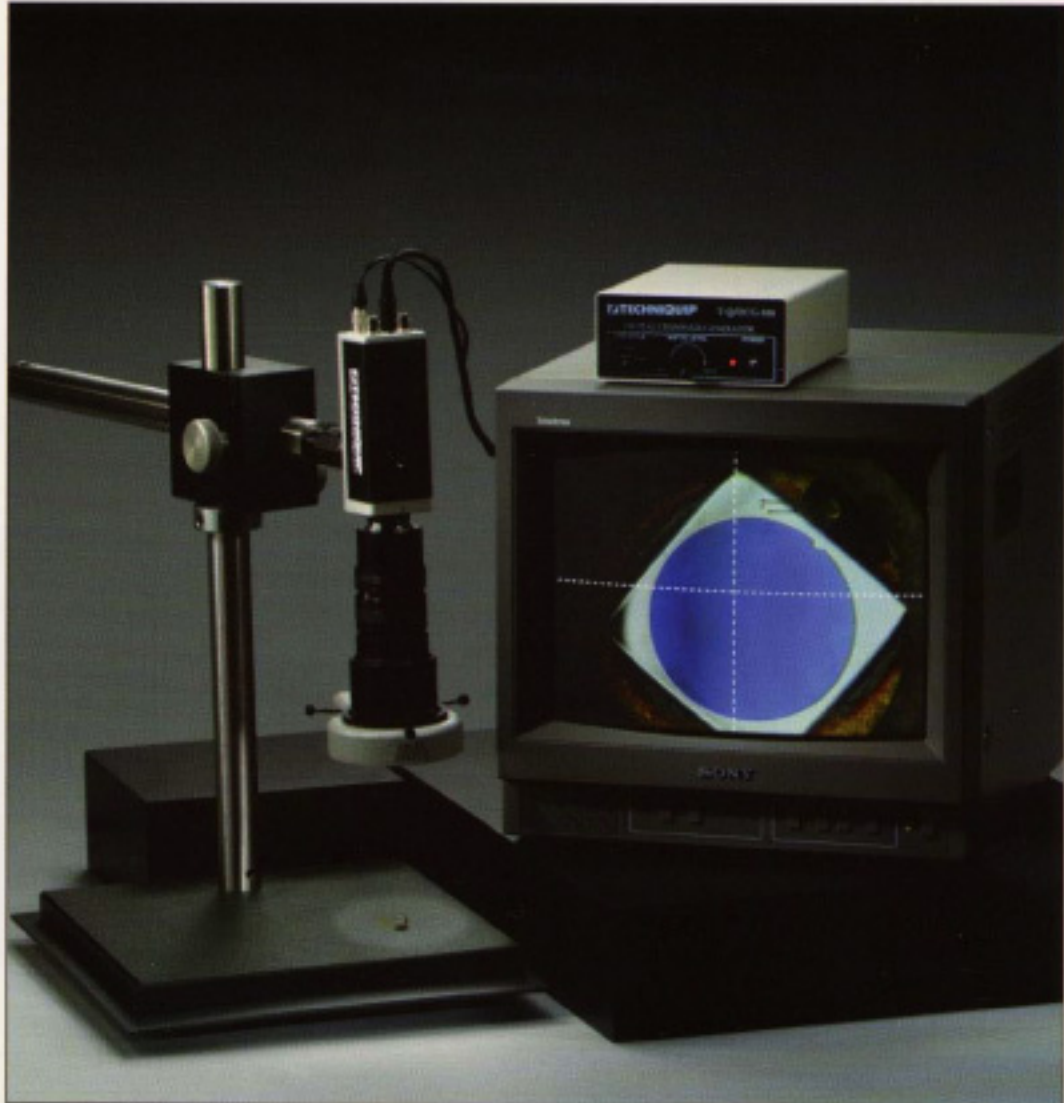

TECHNIQUIP

Techni-Spec™ TSV-300 system shown with optional DCG-100A crosshair generator

Macro Video Inspection System

Applications:

- Solder inspection
- Circuit board inspection
- Assembly and parts inspection
- Research and development
- Group presentations of specimens
- Non-destructive testing
- Surface and edge inspection

The Techni-Spec™ TSV-300 macro video inspection system is a true turn key inspection system that meets the needs of a variety of applications. The versatile 6X manual zoom ratio lens capability with adjustable iris provides for a large range of field of views (FOV) with excellent depth of field. The fluorescent ring light provides shadow free 360° illumination at daylight simulating 5600°K. The camera and monitor combine for an impressive 500 TV lines of resolution and .3 lux

sensitivity. The TSV-300 has an established path for seamless addition of high end features like FOV measurement, alignment and placement requirements. As with all TechniQuip video inspection systems, the TSV-300 combines versatile optics, professional lighting, high resolution cameras and monitors, and established upgrade paths to provide the user with economical solutions for today's requirements as well as those in the future.

SPECIFICATIONS

System Number	TSV-300*
Horizontal Field of View	6.4 mm at a 140mm working distance, 71mm at a 200mm working distance
Type Output	Color
Resolution	500 TVLY/C (S-Video)
Power	115VAC 60 Hz
Sensitivity	.3 lux
S/N ratio	>47
Camera Mount	Std C-mount
Lighting Adapter	N/A